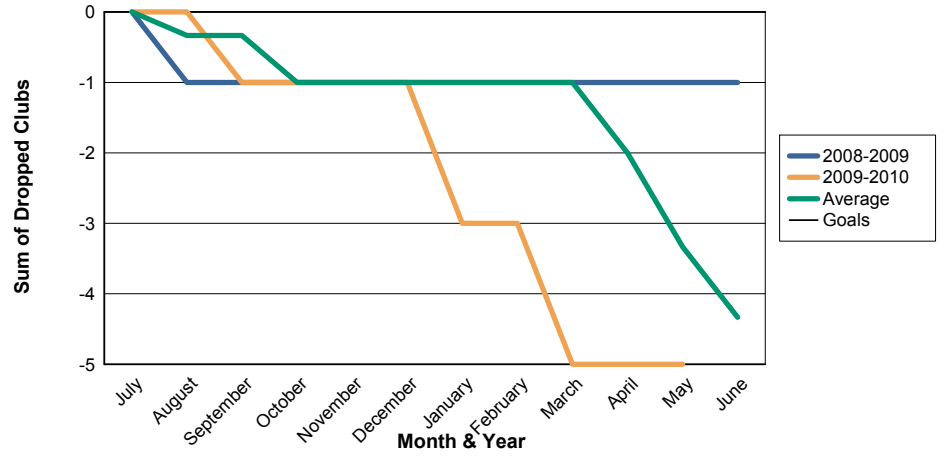

3 Year Comparisons for GMT Constitutional Area 3

By GMT District

As of May 2010

Sum of New Clubs/ Month & Year

For District B 7

Sum of Dropped Clubs/ Month & Year

For District B 7

Sum of Net Clubs/ Month & Year