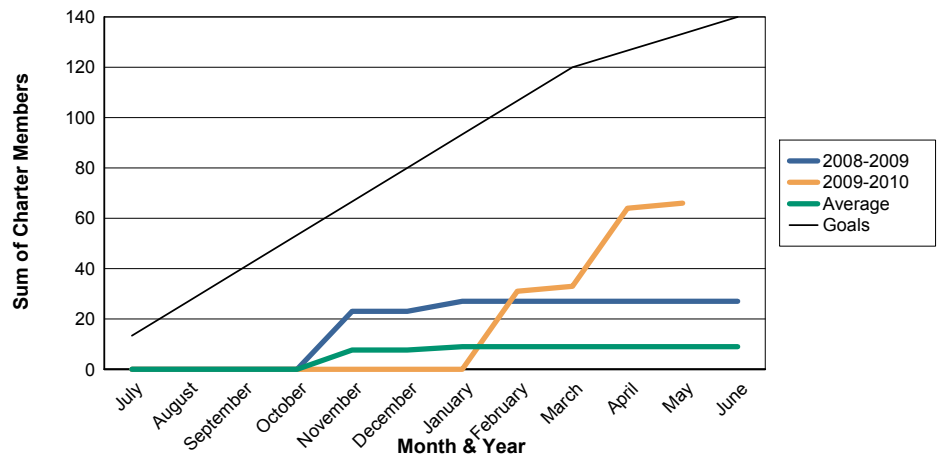

Sum of Charter Members/ Month & Year

For District B 7