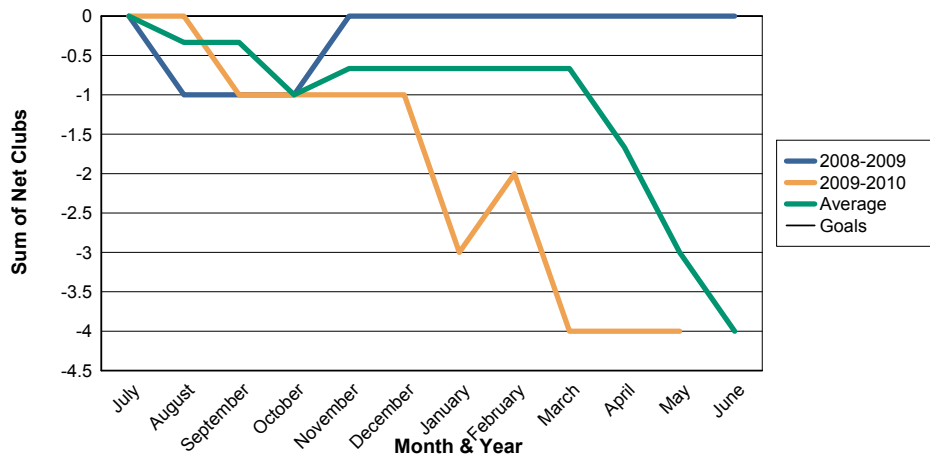

Sum of Net Clubs/ Month & Year

For District B 7