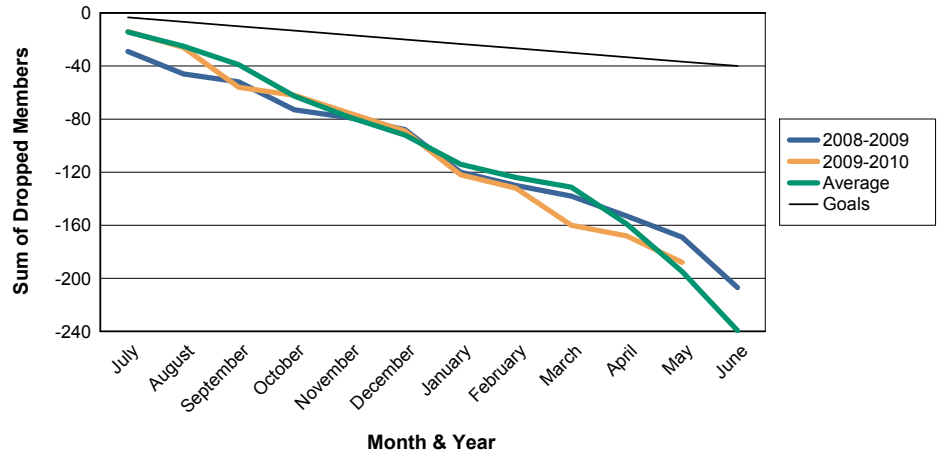

For District B 7

Sum of Charter Members/ Month & Year

For District B 7

3 Year Comparisons for GMT Constitutional Area 3

By GMT District

As of May 2010

Sum of New Members/ Month & Year

For District B 7

Sum of Dropped Members/ Month & Year

For District B 7

Sum of Net Members/ Month & Year

For District B 7