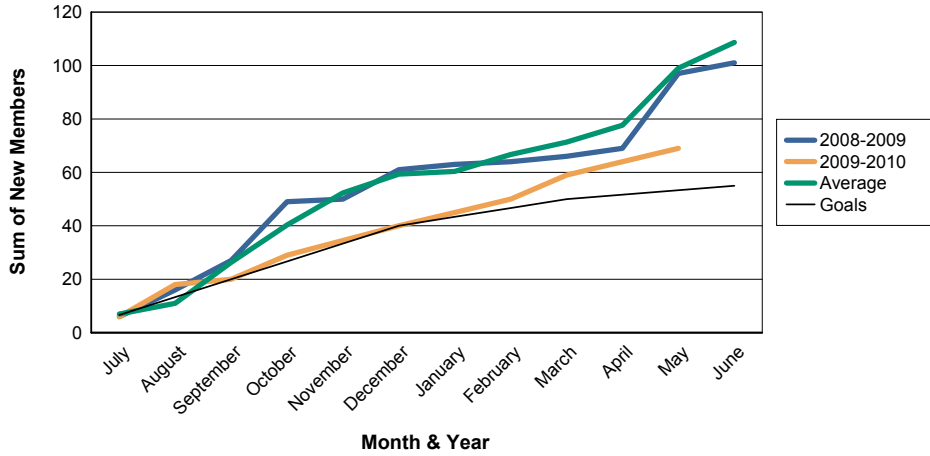

For District B 7

Sum of Charter Members/ Month & Year

For District B 7

3 Year Comparisons for GMT Constitutional Area 3

By GMT District

As of May 2010

Sum of New Members/ Month & Year

For District B 7

Sum of Dropped Members/ Month & Year

For District B 7

Sum of Net Members/ Month & Year

For District B 7