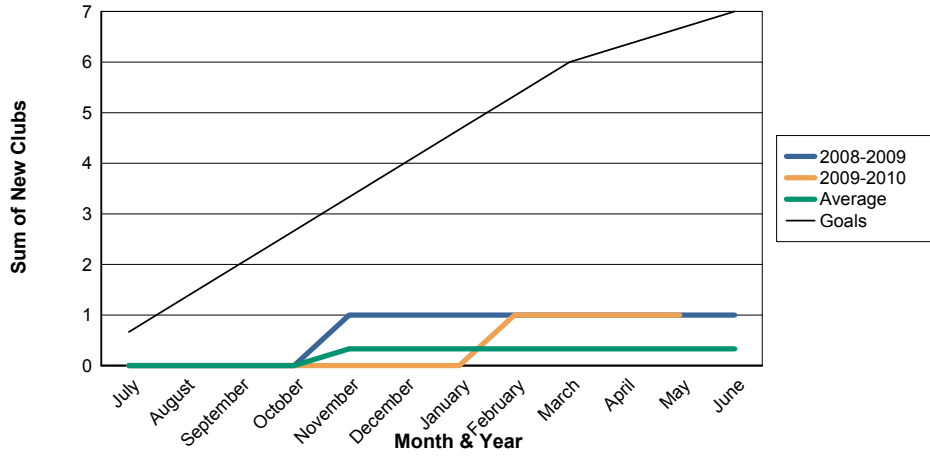

3 Year Comparisons for GMT Constitutional Area 3

By GMT District

As of May 2010

Sum of New Clubs/ Month & Year

For District B 7

Sum of Dropped Clubs/ Month & Year

For District B 7

Sum of Net Clubs/ Month & Year